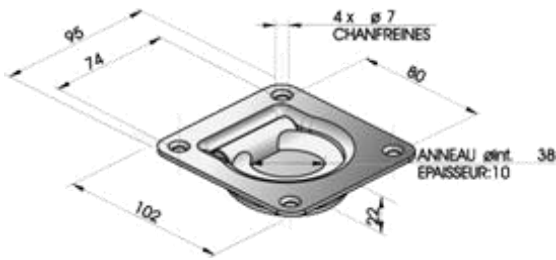

**Surringsring for
dobbelstockskinne**

500123

Surringsring

95 x 102 x 26 mm

500171

**Surringsring
klapbar**

500006

**Pallevogn- stopp
(gummiring)**

500320